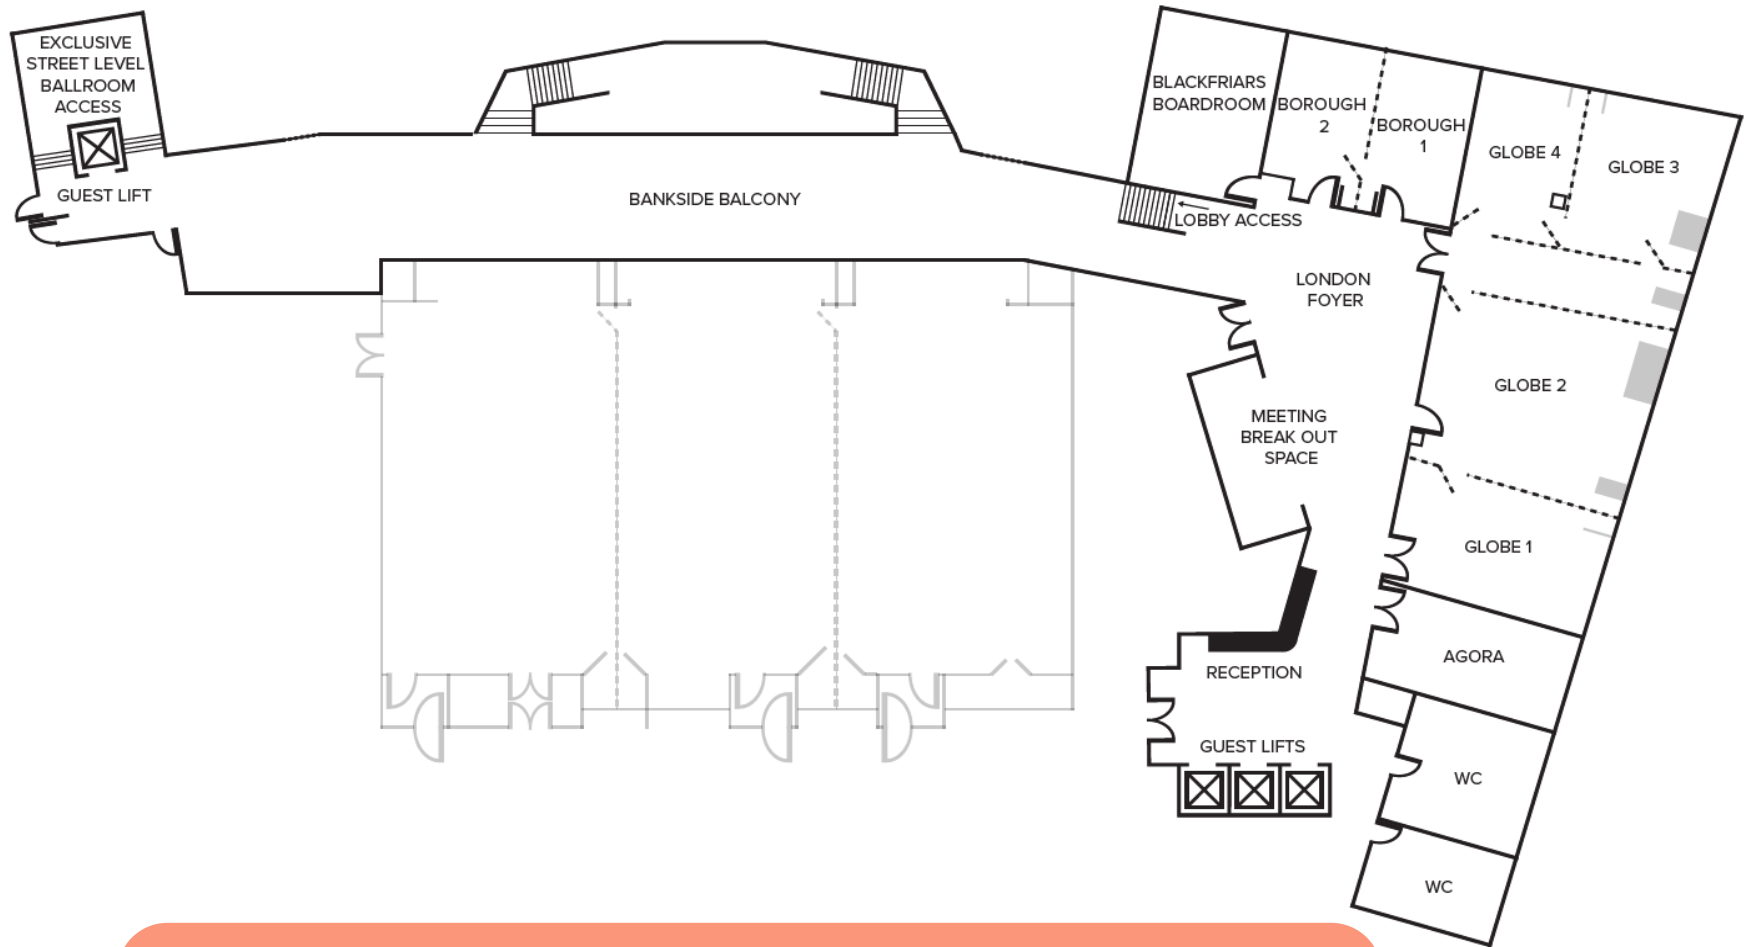

LEVEL 1 – THE LONDON FLOOR

GLOBE 1 – 6m x 9.2m (54m²)

GLOBE 2 – 8.1m x 10m (81m²)

GLOBE 3 – 6.4m x 7.15m (45m²)

GLOBE 4 – 4.8m x 7.15m (34m²)

GLOBE 1 & 2 – 9.2m x 14.1m (129m²)

GLOBE 3 & 4 – 7.15m x 11.2m (80m²)

GLOBE 1, 2, 3 & 4 – 6m x 33.75m (230m²)

THE AGORA – 4.4m x 8.6m (37m²)

LONDON FOYER – (185m²)

BANKSIDE BALCONY – 5.7m x 39.5m (225m²)

BLACKFRIARS BOARDROOM – 4.6m x 7.7m (35m²)

BOROUGH 1 – 4.35m x 7.15m (31m²)

BOROUGH 2 – 4.35m x 7.15m (31m²)

BOROUGH 1 & 2 – 4.35m x 14.3m (62m²)